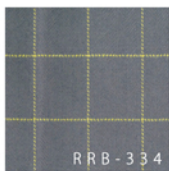

# bolo sofa • lounge chair

sofa

size : W1800 D900 H800 SH370

price : ¥270,000-

lounge chair

size : W560 D680 H750 SH370

price : ¥78,000-